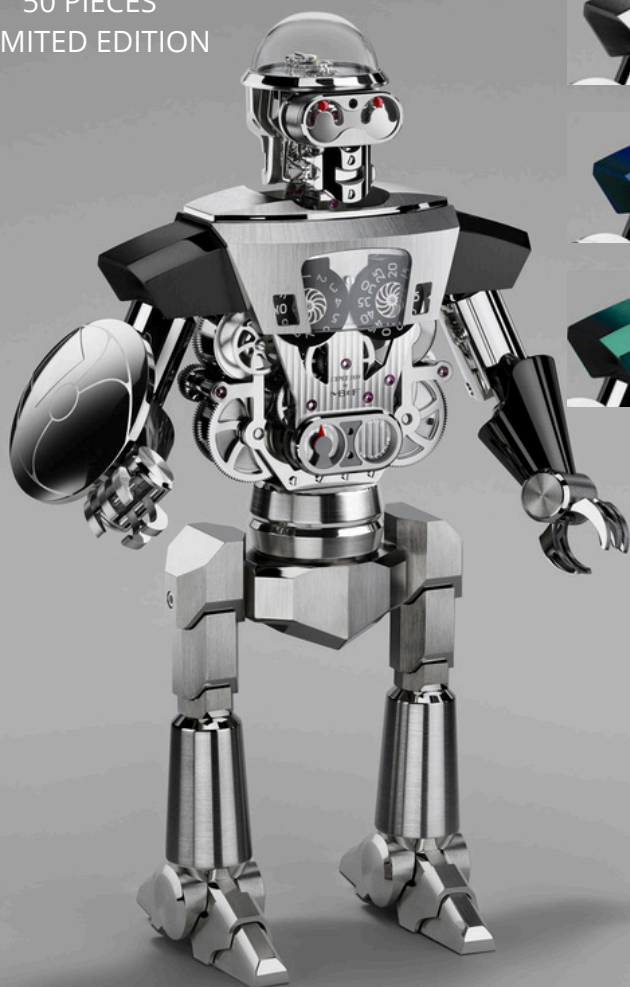

BALTHAZAR

L'EPEE 1839 x MB&F

Inspiration

THE DUALITY OF MAN AND MACHINE

Balthazar is a sophisticated and imposing high-precision robot clock displaying jumping hours, retrograde seconds and a 35-day power reserve.

But beware . . . there is also a dark side to Balthazar, as there is in all of us. Inspired by the Epic Stars Wars saga, and Famous C-3PO Robot, Balthazar is your new robot companion, your childhood dream robot.

35-days power reserve indicator: dial on the belly provides view of remaining energy

BRIGHT SIDE

Rotating torso
180° 

Robot shield featuring an integrated double-depth square winding key

Winding and setting the time with the key

DARK SIDE

Action Figure robot with movable arms and fingers, which can hold objects

Double hemisphere perpetual moon phase indicator: phases of the moon are displayed on a disc

Rotating torso 180° 

50 PIECES
LIMITED EDITION