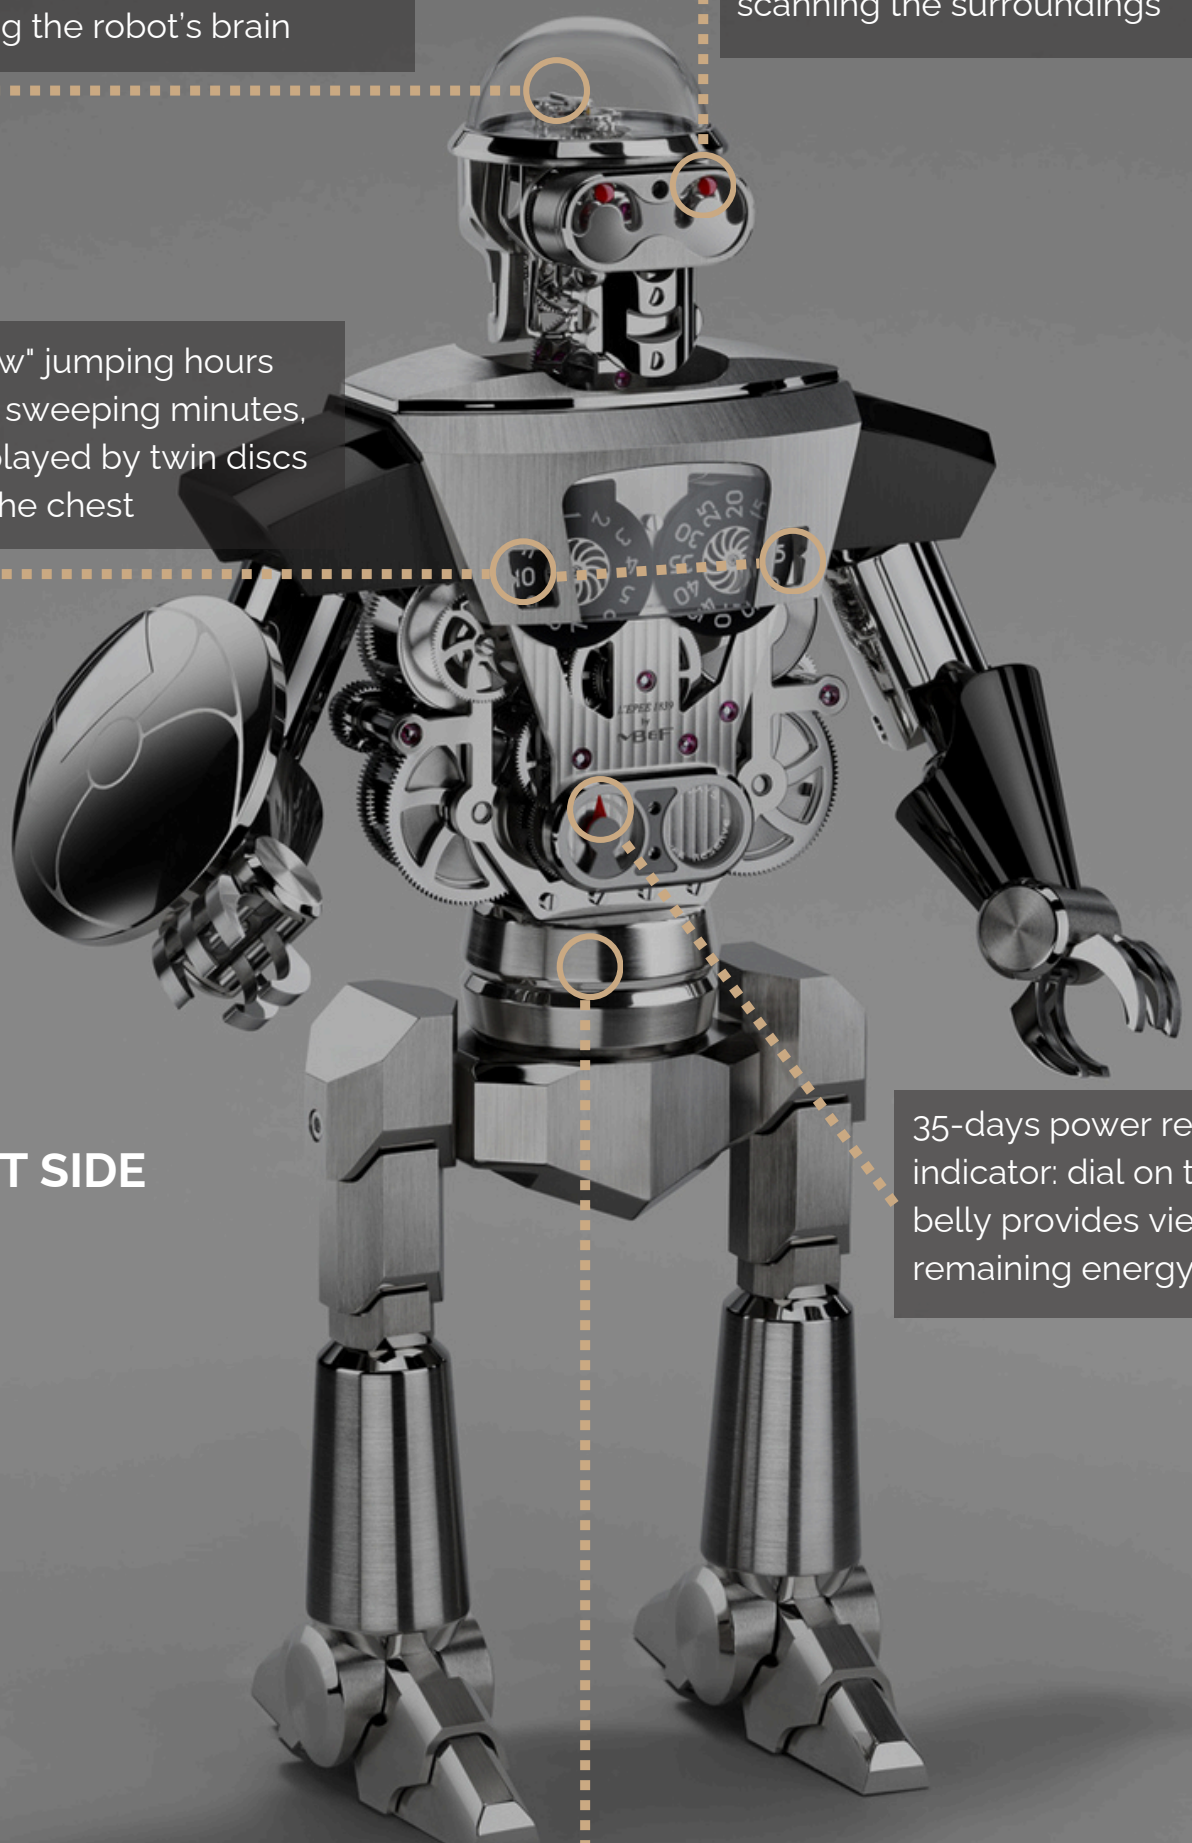

BALTHAZAR

L'EPEE 1839 x MB&F

Inspiration

THE DUALITY OF MAN AND MACHINE

Balthazar is a sophisticated and imposing high-precision robot clock displaying jumping hours, retrograde seconds and a 35-day power reserve.

The escapement and the balance wheel are under a glass dome symbolizing the robot's brain

20-second retrograde displays in the eyes: red "pupils" scanning the surroundings

"Slow" jumping hours and sweeping minutes, displayed by twin discs on the chest

35-days power reserve indicator: dial on the belly provides view of remaining energy

BRIGHT SIDE

Rotating torso
180° 

Robot shield featuring an integrated double-depth square winding key

Winding and setting the time with the key

DARK SIDE

Action Figure robot with movable arms and fingers, which can hold objects

Double hemisphere perpetual moon phase indicator: phases of the moon are displayed on a disc

Rotating torso 180° 

50 PIECES
LIMITED EDITION