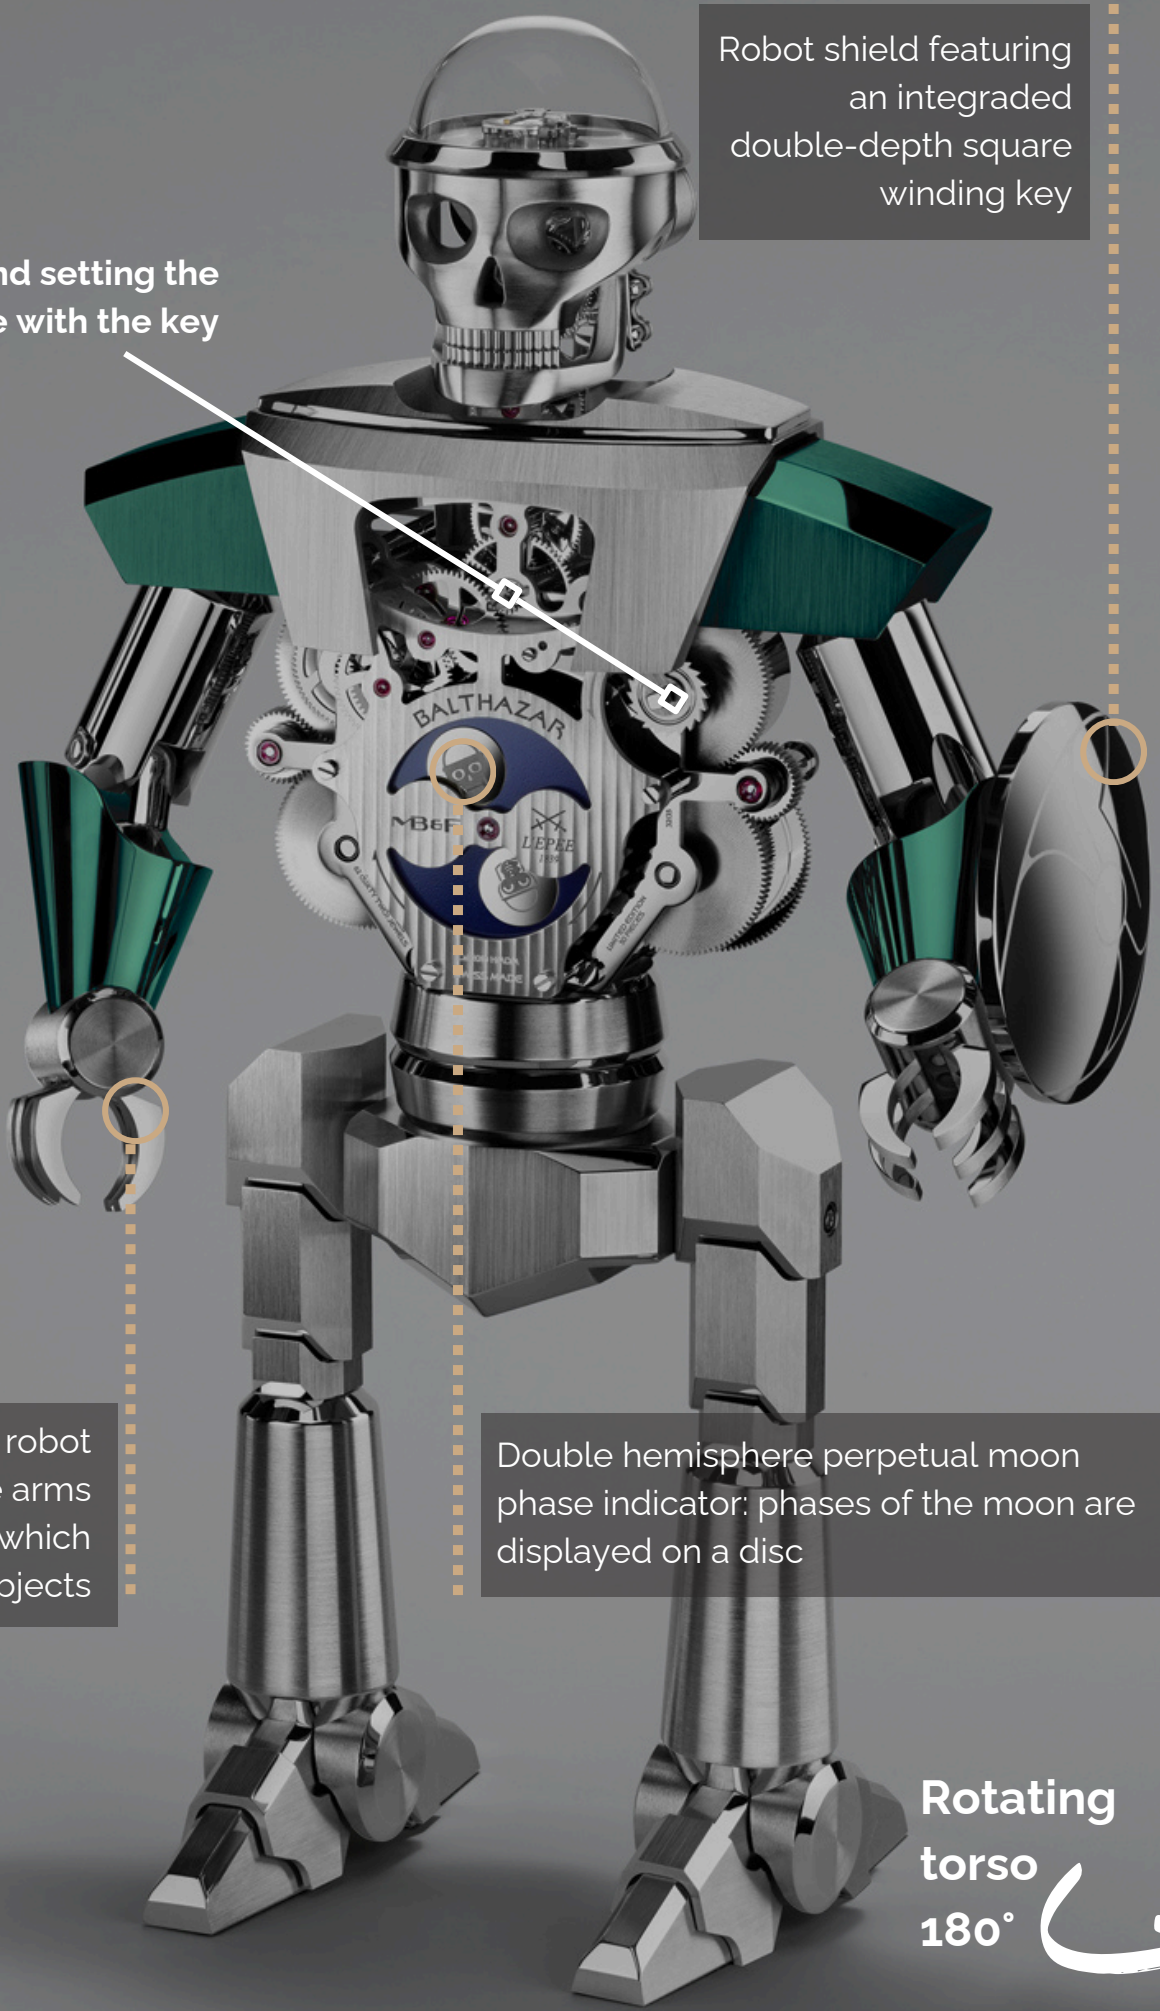

BALTHAZAR

L'EPEE 1839 x MB&F

Inspiration

THE DUALITY OF MAN AND MACHINE

Balthazar is a sophisticated and imposing high-precision robot clock displaying jumping hours, retrograde seconds and a 35-day power reserve.

The escapement and the balance wheel are under a glass dome symbolizing the robot's brain

20-second retrograde displays in the eyes: red "pupils" scanning the surroundings

"Slow" jumping hours and sweeping minutes, displayed by twin discs on the chest

35-days power reserve indicator: dial on the belly provides view of remaining energy

BRIGHT SIDE

Rotating torso
180° 

Robot shield featuring an integrated double-depth square winding key

Winding and setting the time with the key

DARK SIDE

Action Figure robot with movable arms and fingers, which can hold objects

Double hemisphere perpetual moon phase indicator: phases of the moon are displayed on a disc

Rotating torso 180° 

50 PIECES
LIMITED EDITION